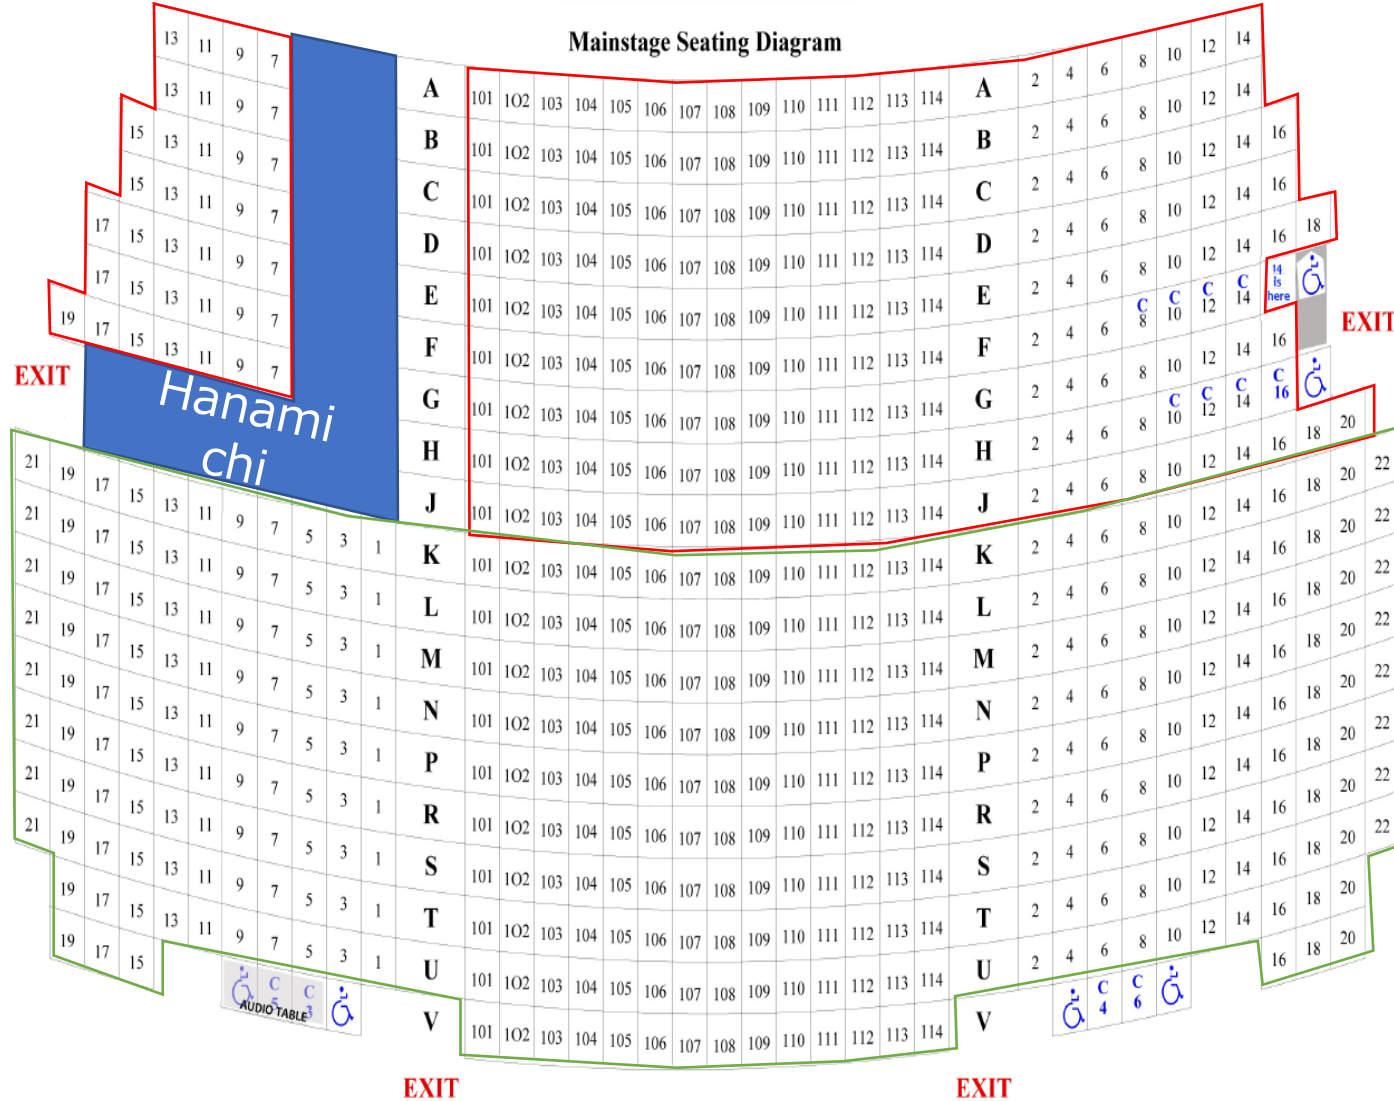

Kennedy Theatre

Original Capacity: 627. Current Capacity: 614 physical chairs + 5 wheelchair/folding chair spaces = 619

Mainstage Seating Diagram

S席
Seat
category
(S)

A席
Seat
category
(A)

EXIT

EXIT